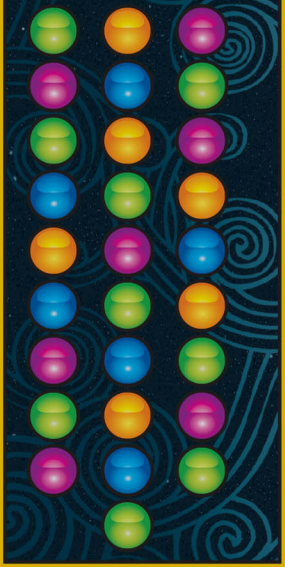

# BINGO NIGHT

WINNING LINES WITH "★" PAY TRIPLE!

WIN UP TO \$20,000!

Reveal a PRIZE amount and win that prize!

B I N G O

**CARD 1**

08	16	32	54	68
★	21	36	56	66
02	18	FREE	60	67
03	22	42	47	65
10	19	35	57	61

LINE = \$2  
4 CORNERS = \$10  
"X" = \$200

**CARD 2**

15	30	35	56	66
09	23	31	51	★
14	16	FREE	47	63
01	27	44	54	62
04	18	41	52	65

LINE = \$3  
4 CORNERS = \$20  
"X" = \$500

**CARD 3**

12	16	44	49	62
08	22	39	47	63
03	★	FREE	56	69
13	27	35	48	75
15	19	31	55	71

LINE = \$5  
4 CORNERS = \$50  
"X" = \$1,000

**CARD 4**

04	24	41	★	62
11	25	39	51	75
07	17	FREE	49	61
13	16	31	55	65
03	19	32	48	66

LINE = \$10  
4 CORNERS = \$100  
"X" = \$20,000

CALLER'S CARD

SCRATCH 2 CASH

SEE TICKET BACK FOR PLAY INSTRUCTIONS.

X X X ■

\$2